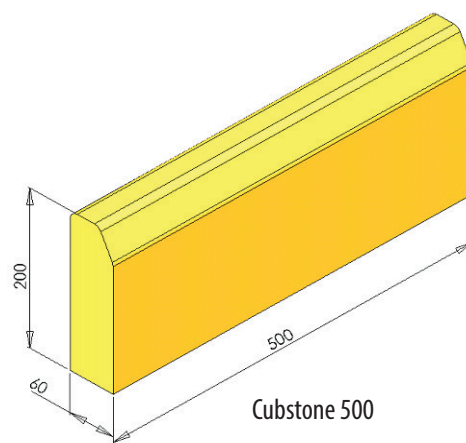

CLINKER PRODUCTS

SERIES AVANGARD - CUBSTONES

mm	mm	mm	mm	mm
195	95	20	40	30
195	95	20	50	40
195	95	20	62	52

Cubestone 500

SERIES AVANGARD - GUTTERS

2 x Gutter 100

Gutter 135