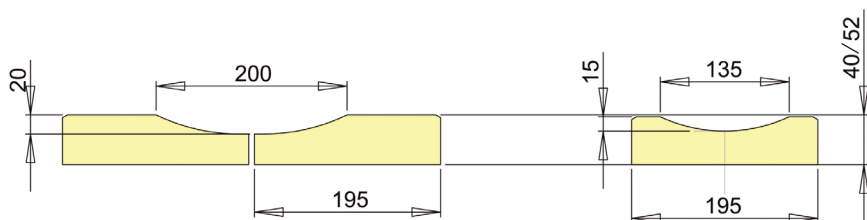

CLINKER PRODUCTS

SERIES AVANGARD - CUBSTONES

mm	mm	mm	mm	mm
195	95	20	40	30
195	95	20	50	40
195	95	20	62	52

Cubestone 500

SERIES AVANGARD - GUTTERS

2 x Gutter 100

Gutter 135