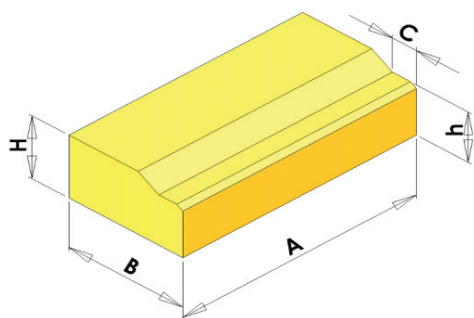

CLINKER PRODUCTS

SERIES AVANGARD - CUBSTONES

mm	mm	mm	mm	mm
195	95	20	40	30
195	95	20	50	40
195	95	20	62	52

Cubestone 500

SERIES AVANGARD - GUTTERS

2 x Gutter 100

Gutter 135