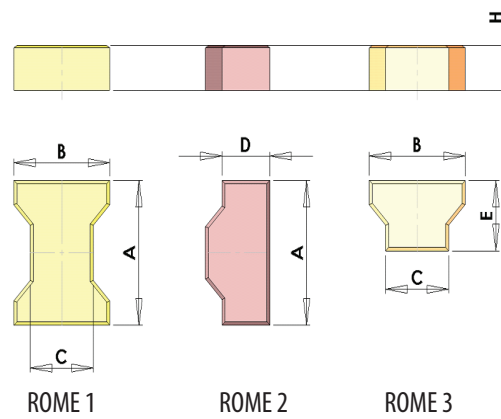

CLINKER PRODUCTS

SERIES AVANGARD

Clinker STANDART

L mm	B mm	H mm
95	95	30
95	95	40
95	95	52
195	95	30
195	95	40
195	95	52
195	195	30
195	195	40
195	195	52
295	295	52

Clinker PENTAGON

A mm	B mm	H mm
94	136	30
94	136	40
94	136	52

Dimensional tolerances:
According to BDS EN1344 (R1)

SERIES AVANGARD

CLINKER PRODUCTS

Clinker ROME

A	B	C	D	E	H
mm	mm	mm	mm	mm	mm
195	160	105	80	95	30
195	160	105	80	95	40
195	160	105	80	95	52

Clinker ARENA

A	B	C	D	H
mm	mm	mm	mm	mm
195	225	100	95	30
195	225	100	95	40
195	225	100	95	52

SERIES AVANGARD

CLINKER
PRODUCTS

Clinker MALTA

MALTA 1

MALTA 2

30/40/52

SERIES AVANGARD