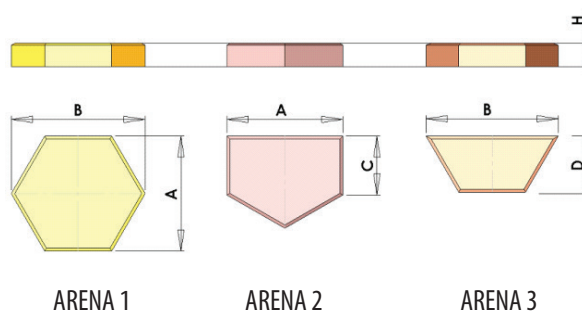

CLINKER PRODUCTS

SERIES AVANGARD

Clinker STANDART

L mm	B mm	H mm
95	95	30
95	95	40
95	95	52
195	95	30
195	95	40
195	95	52
195	195	30
195	195	40
195	195	52
295	295	52

Clinker PENTAGON

A mm	B mm	H mm
94	136	30
94	136	40
94	136	52

Dimensional tolerances:
According to BDS EN1344 (R1)

SERIES AVANGARD

CLINKER PRODUCTS

Clinker ROME

A	B	C	D	E	H
mm	mm	mm	mm	mm	mm
195	160	105	80	95	30
195	160	105	80	95	40
195	160	105	80	95	52

Clinker ARENA

A	B	C	D	H
mm	mm	mm	mm	mm
195	225	100	95	30
195	225	100	95	40
195	225	100	95	52

SERIES AVANGARD

CLINKER
PRODUCTS

Clinker MALTA

MALTA 1

MALTA 2

30/40/52

SERIES AVANGARD