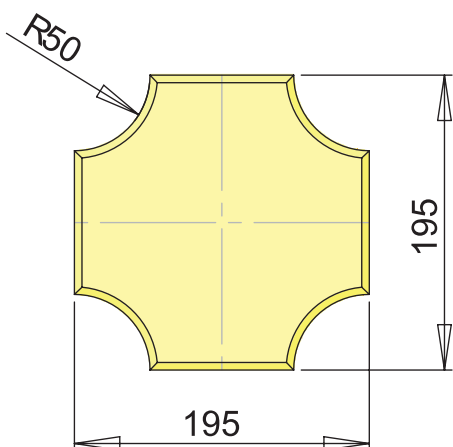

CLINKER PRODUCTS

SERIES AVANGARD

Clinker STANDART

L mm	B mm	H mm
95	95	30
95	95	40
95	95	52
195	95	30
195	95	40
195	95	52
195	195	30
195	195	40
195	195	52
295	295	52

Clinker PENTAGON

A mm	B mm	H mm
94	136	30
94	136	40
94	136	52

Dimensional tolerances:
According to BDS EN1344 (R1)

SERIES AVANGARD

CLINKER PRODUCTS

Clinker ROME

A	B	C	D	E	H
mm	mm	mm	mm	mm	mm
195	160	105	80	95	30
195	160	105	80	95	40
195	160	105	80	95	52

Clinker ARENA

A	B	C	D	H
mm	mm	mm	mm	mm
195	225	100	95	30
195	225	100	95	40
195	225	100	95	52

SERIES AVANGARD

CLINKER
PRODUCTS

Clinker MALTA

MALTA 1

MALTA 2

30/40/52

SERIES AVANGARD