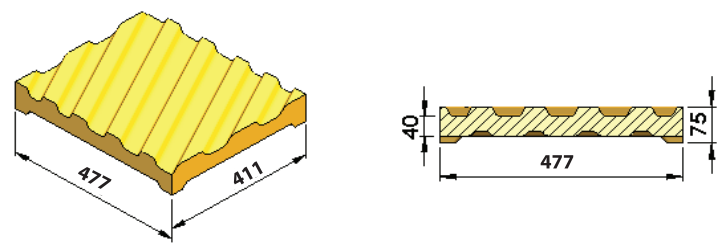

**PRODUCTS FOR LINING OF KILN CARS**

Item No. 845

Item No. 3434

Item No. 3435

Item No. 3441

Item No. 3433

Item No. 4012

Item No. 4013

Dimensional tolerances
up to 100 mm ± 1,5 mm
over 100 mm ± 1,5 %

**TRUD JSC develops products according to clients' drawings!**