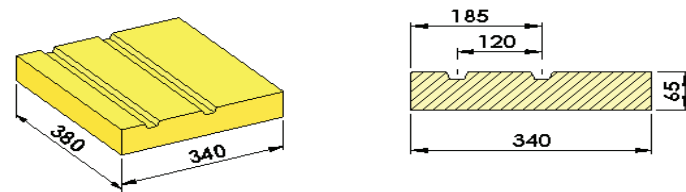

**PRODUCTS FOR LINING OF KILN CARS**

Item No. 845

Item No. 3434

Item No. 3435

Item No. 3441

Item No. 3433

Item No. 4012

Item No. 4013

Dimensional tolerances
up to 100 mm ± 1,5 mm
over 100 mm ± 1,5 %

**TRUD JSC develops products according to clients' drawings!**