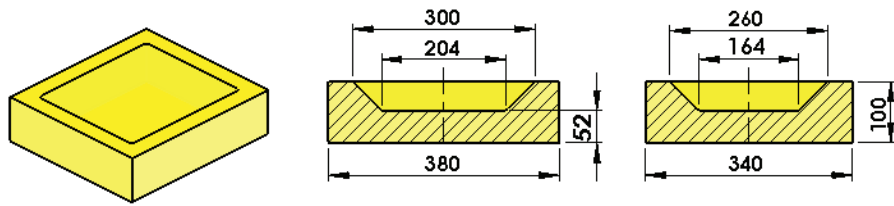

**PRODUCTS FOR LINING OF KILN CARS**

Item No. 845

Item No. 3434

Item No. 3435

Item No. 3441

Item No. 3433

Item No. 4012

Item No. 4013

Dimensional tolerances
up to 100 mm ± 1,5 mm
over 100 mm ± 1,5 %

**TRUD JSC develops products according to clients' drawings!**