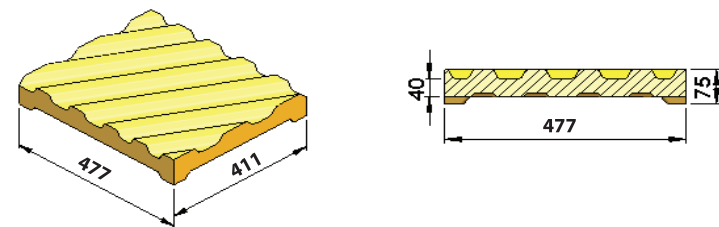

**PRODUCTS FOR LINING OF KILN CARS**

Item No. 845

Item No. 3434

Item No. 3435

Item No. 3441

Item No. 3433

Item No. 4012

Item No. 4013

Dimensional tolerances
up to 100 mm ± 1,5 mm
over 100 mm ± 1,5 %

**TRUD JSC develops products according to clients' drawings!**