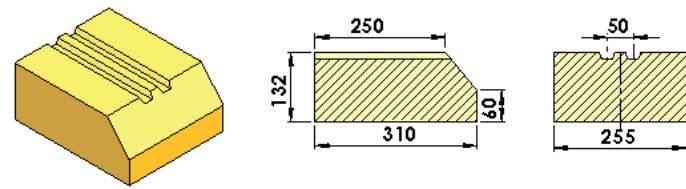

**PRODUCTS FOR LINING OF KILN CARS**

Item No. 845

Item No. 3434

Item No. 3435

Item No. 3441

Item No. 3433

Item No. 4012

Item No. 4013

Dimensional tolerances
up to 100 mm ± 1,5 mm
over 100 mm ± 1,5 %

**TRUD JSC develops products according to clients' drawings!**